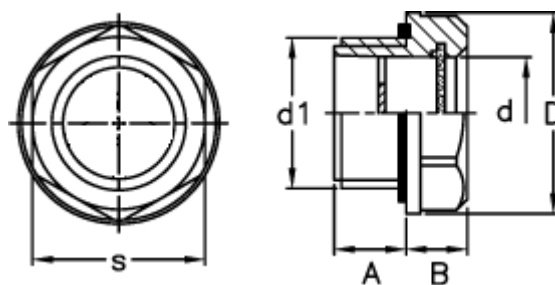

Data Sheet

Article number: 2311014486
Description: E+G Oil level indicator
HGFT.16/SL-3/4

Measures

A	= 9.5
B	= 8.5
d	= 18.0
D	= 35.0
d1	= G 3/4
s	= 32
Tightening torque N m = 8 to 10	